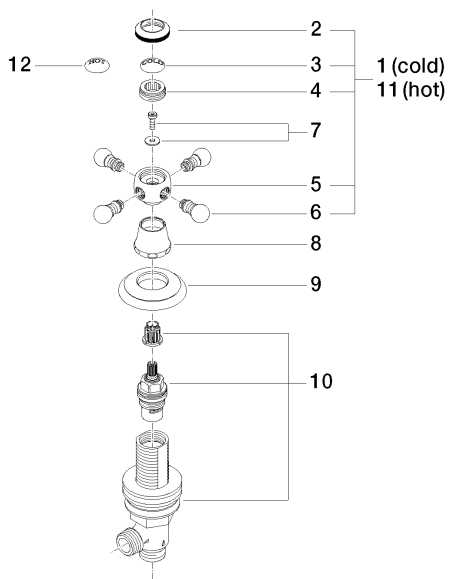

## Bathtub - Madison

Deck valve clockwise-closing hot or cold - polished chrome

Article number: 20 000 360-00

- 1-1/4" hole diameter
- Flange diameter 2-1/8"
- Includes both HOT and COLD porcelain inserts

## Dimensional drawing

### Flow rate chart

Bathtub - Madison

Deck valve clockwise-closing hot or cold - polished chrome

Article number: 20 000 360-00

Spare parts list

Number	Item Number	Designation	Number of units
1	04 20 36 002 06-00	handle ( cold )	1
2	09 20 36 005-00	handle	1
3	09 26 01 010 90	accessories	1
4	09 20 83 006 90	handle	1
5	09 20 36 002-00	handle	1
6	09 20 36 004-00	handle	4
7	04 30 30 029 00 90	fixing set	1
8	09 21 02 046-00	cover	1
9	09 27 35 001-00	rosette	1
10	90 17 11 040 31 90	side panel	1
11	04 20 36 002 07-00	handle ( hot )	1
12	09 26 01 011 90	accessories	1