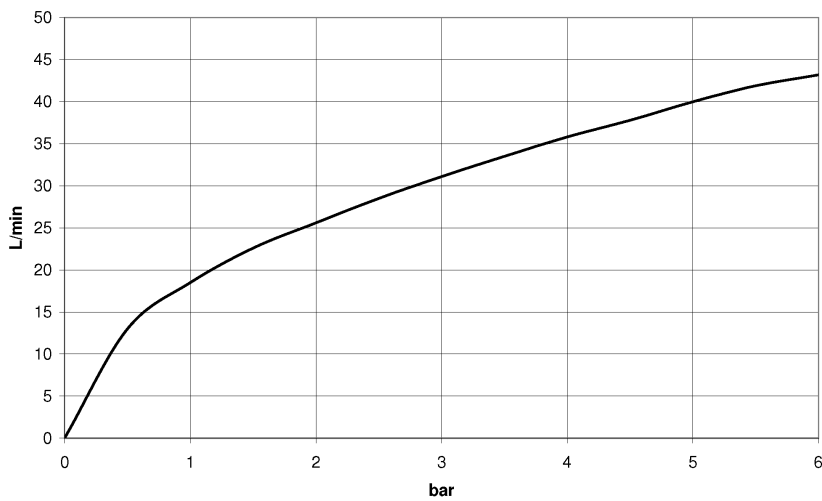

## Bathtub - Madison

Deck valve clockwise-closing hot or cold - polished chrome

Article number: 20 000 360-00

- 1-1/4" hole diameter
- Flange diameter 2-1/8"
- Includes both HOT and COLD porcelain inserts

## Dimensional drawing

## Bathtub - Madison

Deck valve clockwise-closing hot or cold - polished chrome

Article number: 20 000 360-00

All dimensions in mm / inch = mm x 0,0394

### Flow rate chart