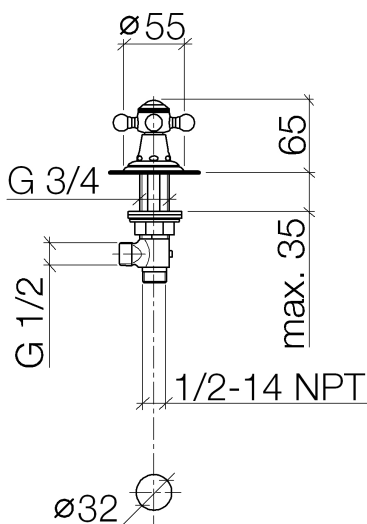

## Bathtub - Madison

Deck valve clockwise-closing hot or cold - polished chrome

Article number: 20 000 360-00

- 1-1/4" hole diameter
- Flange diameter 2-1/8"
- Includes both HOT and COLD porcelain inserts

## Dimensional drawing

## Bathtub - Madison

Deck valve clockwise-closing hot or cold - polished chrome

Article number: 20 000 360-00

All dimensions in mm / inch = mm x 0,0394

Bathtub - Madison

Deck valve clockwise-closing hot or cold - polished chrome

Article number: 20 000 360-00

Spare parts list

Number	Item Number	Designation	Number of units
1	04 20 36 002 06-00	handle ( cold )	1
2	09 20 36 005-00	handle	1
3	09 26 01 010 90	accessories	1
4	09 20 83 006 90	handle	1
5	09 20 36 002-00	handle	1
6	09 20 36 004-00	handle	4
7	04 30 30 029 00 90	fixing set	1
8	09 21 02 046-00	cover	1
9	09 27 35 001-00	rosette	1
10	90 17 11 040 31 90	side panel	1
11	04 20 36 002 07-00	handle ( hot )	1
12	09 26 01 011 90	accessories	1